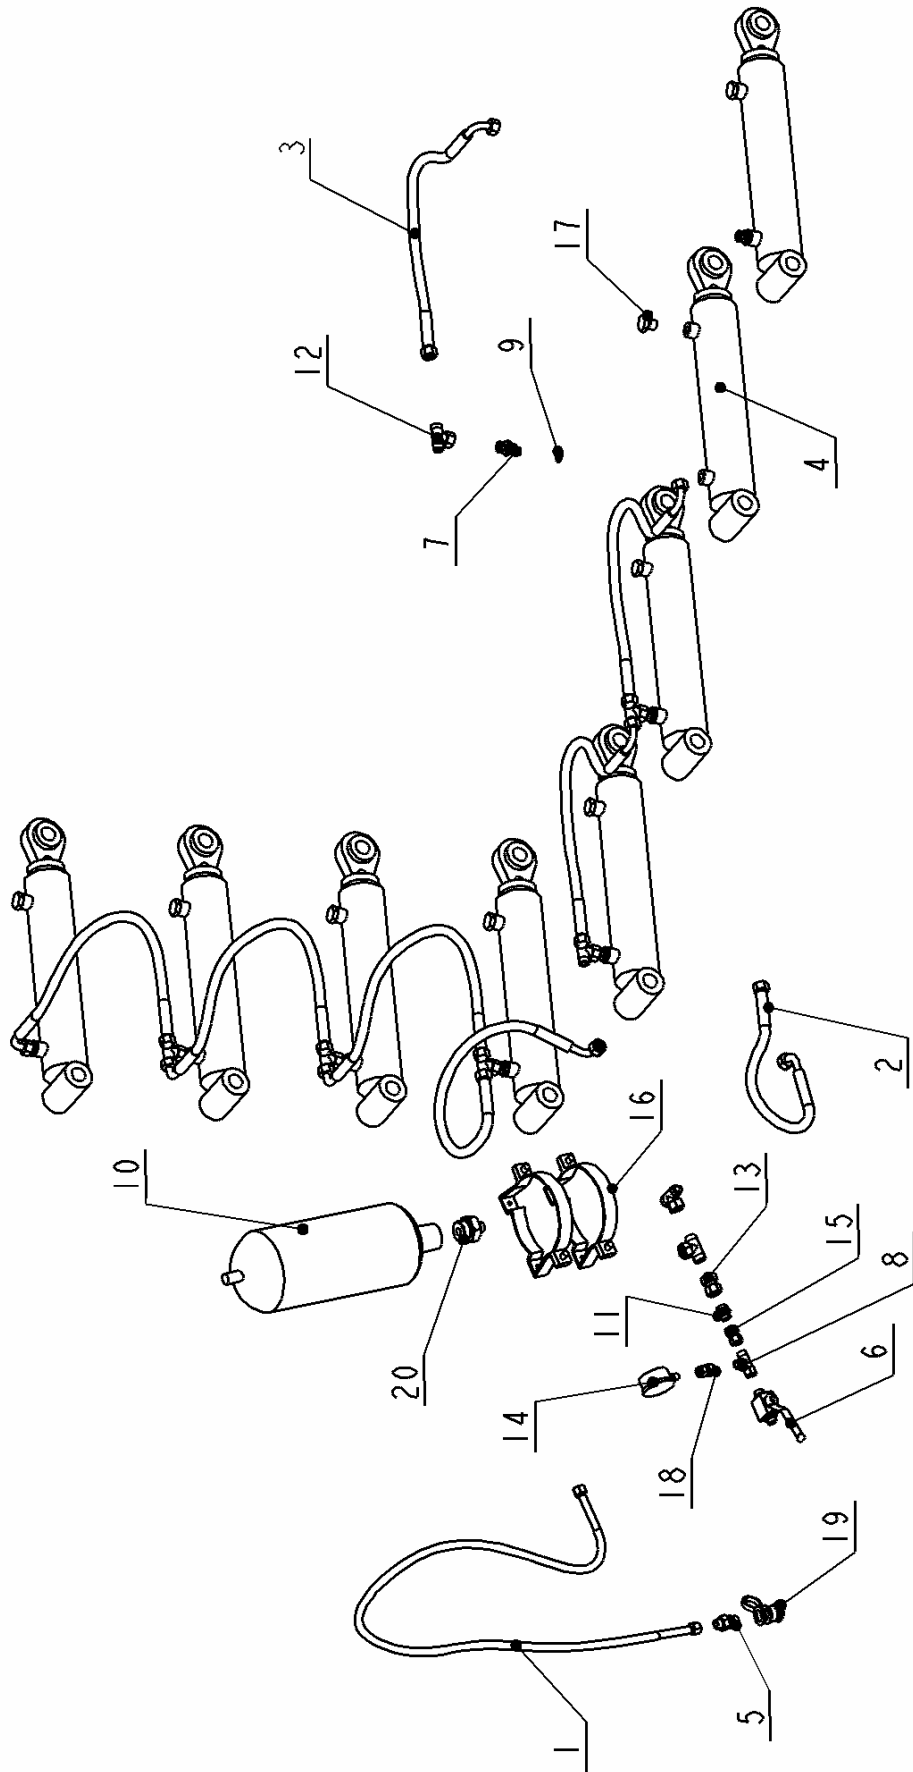

HYDRAULIKA	HYDRAULIQE	Y1040006
HYDRAULIK	HYDRAULIKA	
HYDRAULICS